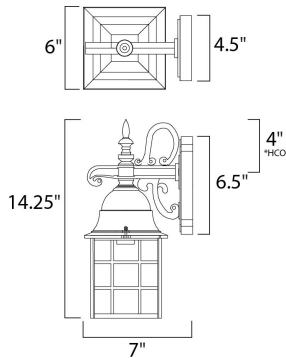

PRODUCT DESCRIPTION

North Church is an early American style from Maxim Lighting International in Black, Pewter, or Rust Patina finish.

MEASUREMENTS

- DIMENSION : 6" W x 14.25" H x 7" Ext
- BACK PLATE : 4.5" W x 6.5" H x 4" HCO
- HANGING WEIGHT : 2.42 lb

LAMPING

- INPUT VOLTAGE : 120V
- BULB : 1 x 60W Incandescent E26 Medium , 60W Total
- BULB INCLUDED : (Not Included)
- DIMMABLE : Yes

FINISHES OPTION

- Black (BK)

GLASS

Frosted FT

MATERIAL

Die Cast Aluminum

RATINGS

cULus
Wet Location

ADDITIONAL

OPERATING TEMPERATURE:
-20°C (-4°F), 40°C (104°F)

Always consult a qualified electrician before installing any lighting product.